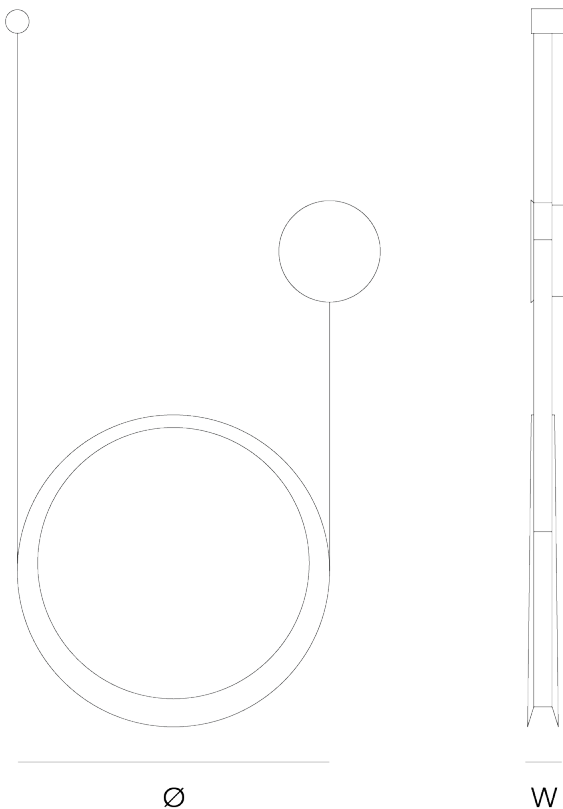

## ABOUT MOONLIGHT WALL ASYMATRICAL WALL- LAMP by Hoffmann & Kahleiss

Choose either the symmetrical or a-symmetrical wall lamp. Your room will subtly be enhanced by adding this beautiful decorative, though functional piece.

### DIMENSIONS

Ø 40 cm 15.7 inch  
W 4.3 cm 1.7 inch

### CANOPY

Ø 13 cm 5.1 inch  
W 6 cm 2.4 inch

### INCLUDED

Yes

 2  5  55x55x7cm